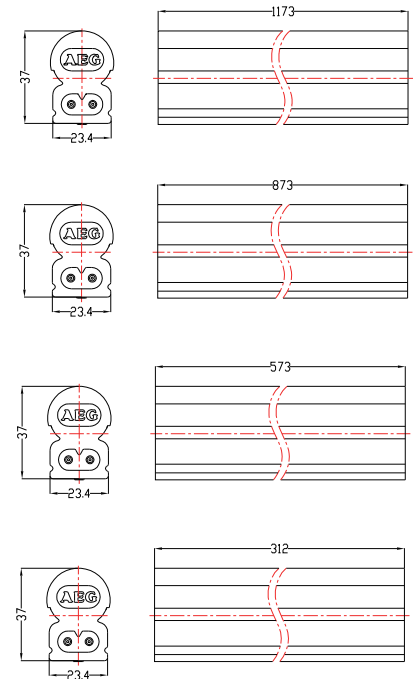

DATASHEET

T5 Shelf Fixture

Frosted

LED BY AEG FUNCTIONS & PERFORMANCE

- | Robust construction
- | Easy installation
- | Best economic scale
- | Low maintenance
- | Linkable, max length is 10m
- | Highest efficiency and lifetime
- | 2 years guarantee

Cap: Plug-in
 Protection Class: IP20
 Max Length: 10m
 Input Voltage: 220-240V ~ 50/60 Hz
 Lifetime: 35.000 h

PRODUCT SPECIFICATIONS

Sales Code	Dimension	Performance	Replacement	Luminous Flux	Color Temperature	CRI	Beam Angle	Dimmable
FAB4/830A120A	L312 x W22,4 x H36mm	4 W	8W	360 lm	3.000 K	>80	120°	N
FAB4/840A120A	L312 x W22,4 x H36mm	4 W	8W	400 lm	4.000 K	>80	120°	N
FAB7/830A120A	L573 x W22,4 x H36mm	7 W	13W	630 lm	3.000 K	>80	120°	N
FAB7/840A120A	L573 x W22,4 x H36mm	7 W	13W	700 lm	4.000 K	>80	120°	N
FAB10/830A120A	L873 x W22,4 x H36mm	10 W	21W	900 lm	3.000 K	>80	120°	N
FAB10/840A120A	L873 x W22,4 x H36mm	10 W	21W	1.000 lm	4.000 K	>80	120°	N
FAB14/830A120A	L1.173 x W22,4 x H36mm	14 W	28W	1.260 lm	3.000 K	>80	120°	N
FAB14/840A120A	L1.173 x W22,4 x H36mm	14 W	28W	1.400 lm	4.000 K	>80	120°	N