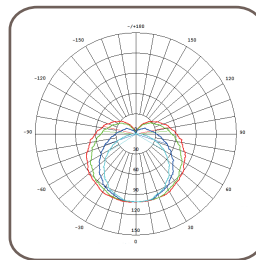

DATASHEET

T5 Shelf Fixture

Frosted

LED BY AEG FUNCTIONS & PERFORMANCE

- | Robust construction
- | Easy installation
- | Best economic scale
- | Low maintenance
- | Linkable, max length is 10m
- | Highest efficiency and lifetime
- | 2 years guarantee

Cap: Plug-in
 Protection Class: IP20
 Max Length: 10m
 Input Voltage: 220-240V ~ 50/60 Hz
 Lifetime: 35.000 h

PRODUCT SPECIFICATIONS

Sales Code	Dimension	Performance	Replacement	Luminous Flux	Color Temperature	CRI	Beam Angle	Dimmable
FAB4/830A120A	L312 x W22,4 x H36mm	4 W	8W	360 lm	3.000 K	>80	120°	N
FAB4/840A120A	L312 x W22,4 x H36mm	4 W	8W	400 lm	4.000 K	>80	120°	N
FAB7/830A120A	L573 x W22,4 x H36mm	7 W	13W	630 lm	3.000 K	>80	120°	N
FAB7/840A120A	L573 x W22,4 x H36mm	7 W	13W	700 lm	4.000 K	>80	120°	N
FAB10/830A120A	L873 x W22,4 x H36mm	10 W	21W	900 lm	3.000 K	>80	120°	N
FAB10/840A120A	L873 x W22,4 x H36mm	10 W	21W	1.000 lm	4.000 K	>80	120°	N
FAB14/830A120A	L1.173 x W22,4 x H36mm	14 W	28W	1.260 lm	3.000 K	>80	120°	N
FAB14/840A120A	L1.173 x W22,4 x H36mm	14 W	28W	1.400 lm	4.000 K	>80	120°	N