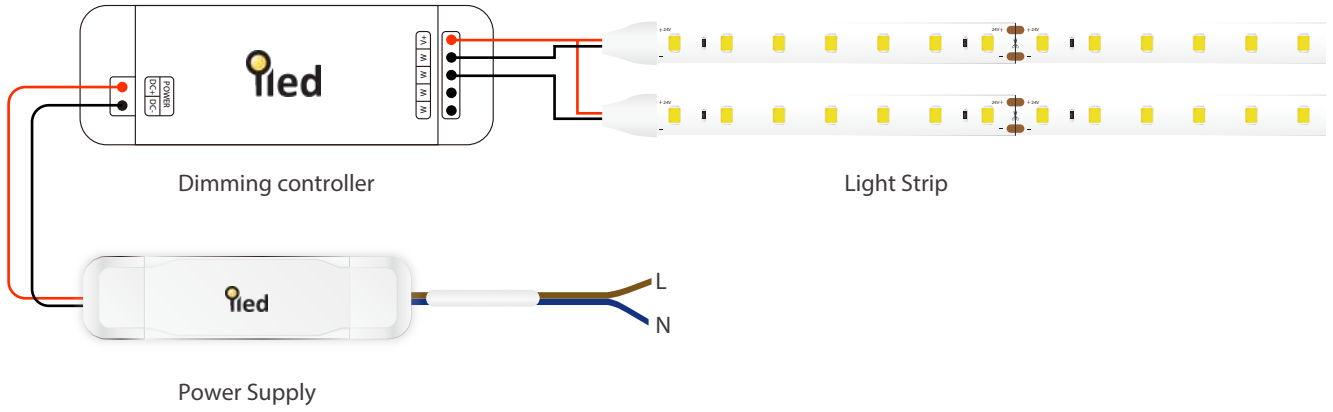

•FSSG.1014.xx20.7024

- 7 led/group design, up to 146 lm/w
- 2200-6000K Multi-color temperature optional

TECHNICAL DETAILS

Product No.	FSSG.1014.xx20.7024
Power	14.4W/M
Voltage	DC24V
CRI	80
Led Qty	70LEDs/M
Length/Reel	5M
Working Temperature	-20~50°C
Storage Temperature	-30~80°C

LIGHT DISTRIBUTION

LUMENS PER METER

Color Temperature	Lumens per Meter
2700K	1920lm
3000K	1980lm
4000K	2050lm
6500K	2130lm

DIMENSION

POWER CONNECTION DIAGRAM

INSTALL

Clean the environment part to be attached with a cloth, as shown in Figure 1, and then tear off the 3M tape on the back of the light belt, and finally stick the light belt on the clean place.