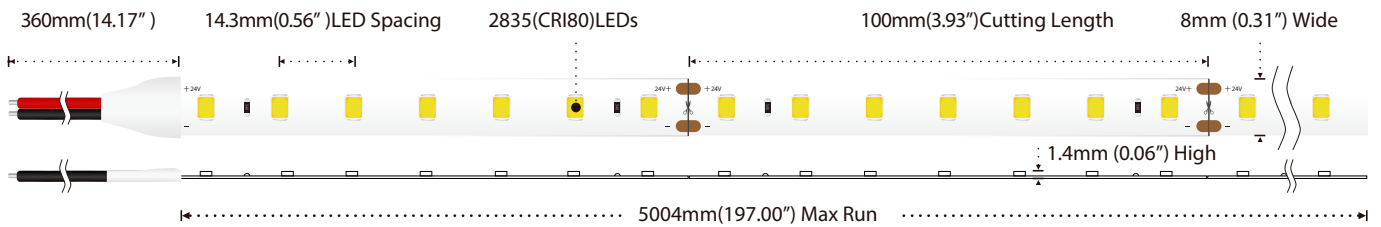

•FSSG.1014.xx20.7024

- 7 led/group design, up to 146 lm/w
- 2200-6000K Multi-color temperature optional

TECHNICAL DETAILS

Product No.	FSSG.1014.xx20.7024
Power	14.4W/M
Voltage	DC24V
CRI	80
Led Qty	70LEDs/M
Length/Reel	5M
Working Temperature	-20~50°C
Storage Temperature	-30~80°C

LIGHT DISTRIBUTION

LUMENS PER METER

Color Temperature	Lumens per Meter
2700K	1920lm
3000K	1980lm
4000K	2050lm
6500K	2130lm

DIMENSION

POWER CONNECTION DIAGRAM

INSTALL

Clean the environment part to be attached with a cloth, as shown in Figure 1, and then tear off the 3M tape on the back of the light belt, and finally stick the light belt on the clean place.

*Please refer to the installation manual for details

PACKING

Box dimension(mm)	Carton dimension(mm)	Electrostatic size(mm)	Reel size(mm)	outer box(bags/carton)
500×260×380	360×240×240	240×220	7×8	50
Net weight (kg)	Each box net(kg)	Gross weight of each box(kg)	Bag quantity(bags/carton)	
0.1	5	6.3	25	