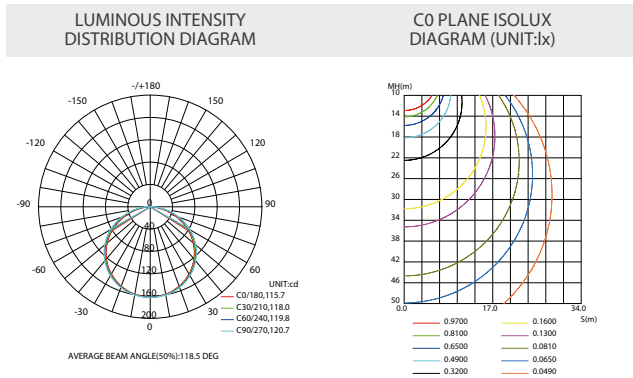

•FSSG.1014.xx20.7024

- 7 led/group design, up to 146 lm/w
- 2200-6000K Multi-color temperature optional

TECHNICAL DETAILS

Product No.	FSSG.1014.xx20.7024
Power	14.4W/M
Voltage	DC24V
CRI	80
Led Qty	70LEDs/M
Length/Reel	5M
Working Temperature	-20~50°C
Storage Temperature	-30~80°C

LIGHT DISTRIBUTION

LUMENS PER METER

Color Temperature	Lumens per Meter
2700K	1920lm
3000K	1980lm
4000K	2050lm
6500K	2130lm

DIMENSION

POWER CONNECTION DIAGRAM

INSTALL

Clean the environment part to be attached with a cloth, as shown in Figure 1, and then tear off the 3M tape on the back of the light belt, and finally stick the light belt on the clean place.