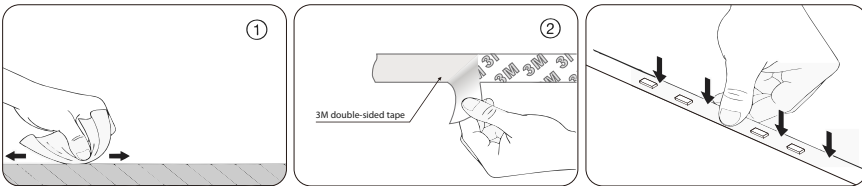

LIGHT DISTRIBUTION

LUMENS PER METER

Color Temperature	Lumens per Meter
2700K	1920lm
3000K	1980lm
4000K	2050lm
6500K	2130lm

DIMENSION

POWER CONNECTION DIAGRAM

INSTALL

Clean the environment part to be attached with a cloth, as shown in Figure 1, and then tear off the 3M tape on the back of the light belt, and finally stick the light belt on the clean place.