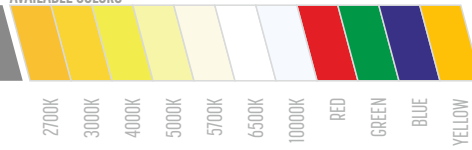

BACK-LIT
LED MODULE

SLIM LED MODULE

AVAILABLE COLORS