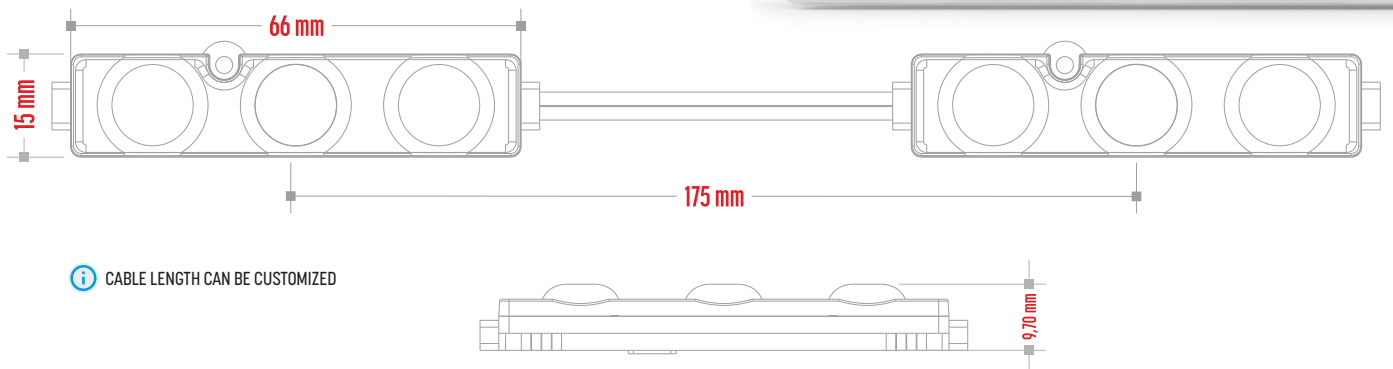

Technical Drawing

i CABLE LENGTH CAN BE CUSTOMIZED